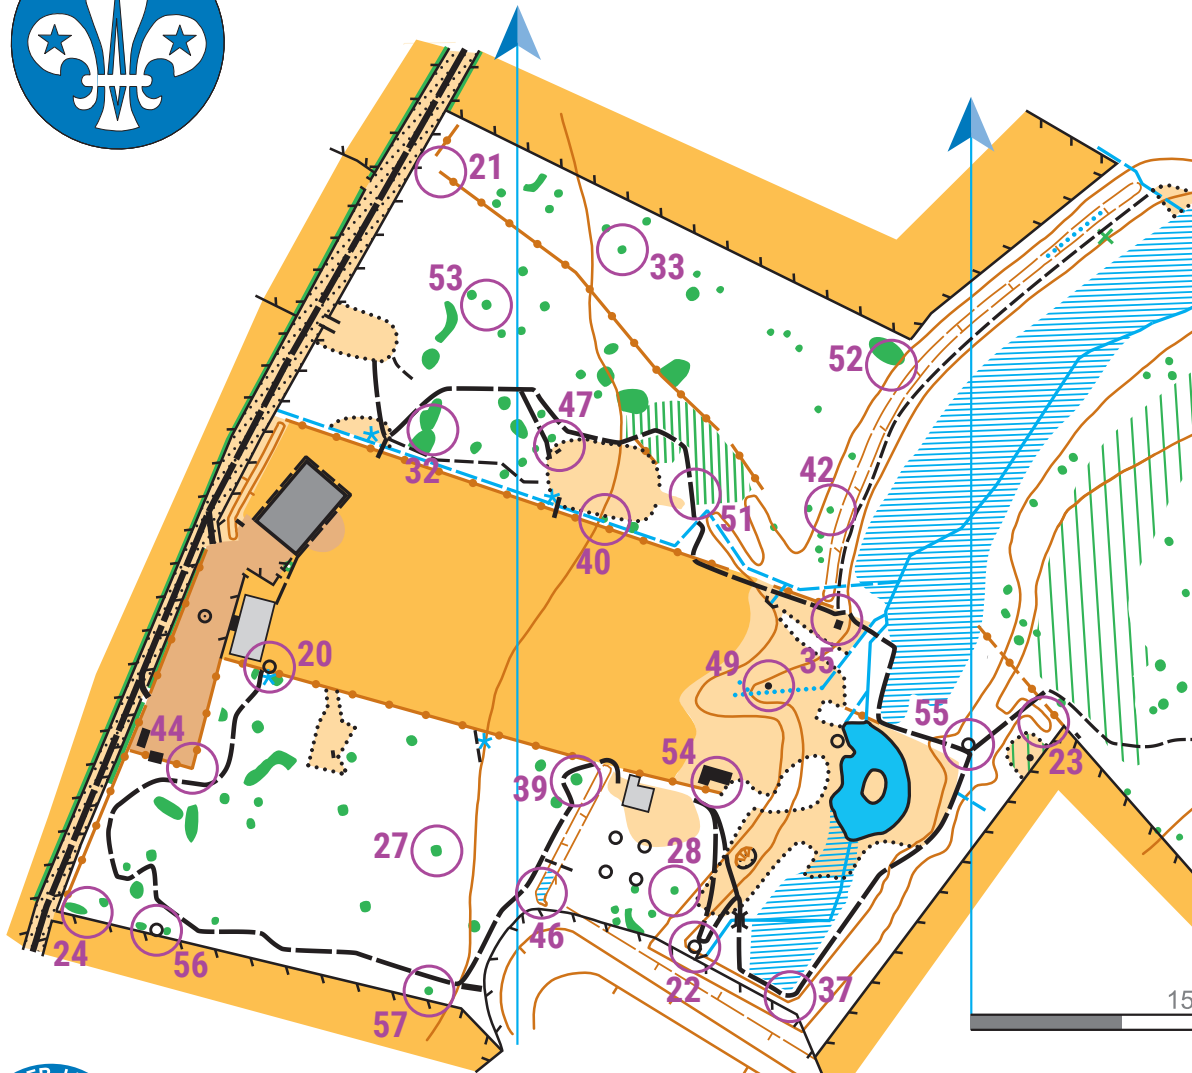

Ratlingate Scout Camp

Permanent Orienteering Course

Scale 1:2500

Magnetic North 2023

Ratlingate	
All controls	25 controls
20	Special Item
21	Earth Wall, NW. End
22	Special Item
23	Re-entrant
24	Thicket, E. Side
27	Thicket
28	Thicket
32	Thicket, E. Side
33	Thicket
35	
37	Path bend
39	Thicket, S. Side
40	Thicket
42	E. Thicket
44	Earth Wall, SE. Corner (outside)
46	Marsh
47	Special Item
49	Boulder, S. Side
51	Path, E. Side
52	Thicket, S. Side
53	SE. Thicket
54	Building, S. Side
55	Special Item
56	Special Item
57	Thicket

Web: borderlinersorienteering.org
 Like: Border Liners Orienteering Club
 Follow: @BL_Orienteering

Symbols ISOM 2017
 Original map 2009.....R.Wh
 Cartography, OCAD.....Coria
 Based on Ordnance Survey data.
 © Crown Copyright 2023 OS 100015287